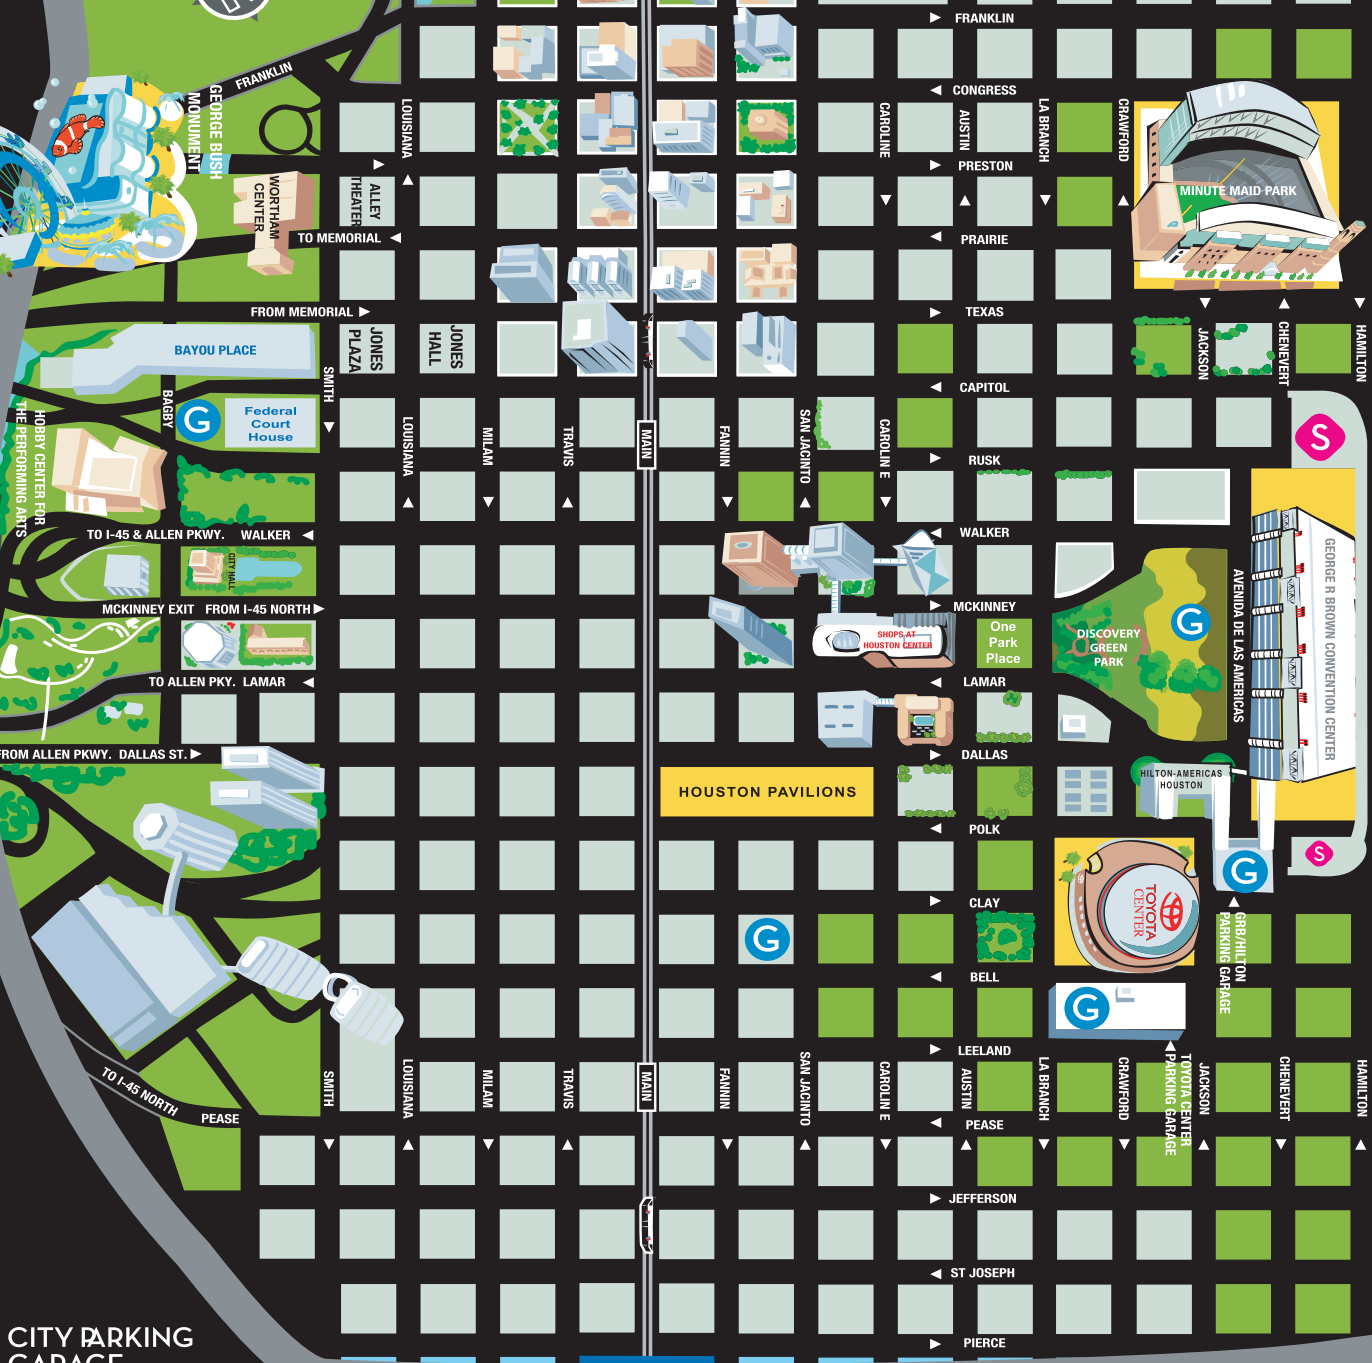

G CITY PARKING GARAGE

S CITY SURFACE LOT

PIERCE ELEVATED PARKING LOTS

METRO

PIERCE ELEVATED PARKING LOTS

HOBBY CENTER FOR THE PERFORMING ARTS

WORTHAM CENTER

GEORGE BUSH MONUMENT

MINUTE MAID PARK

GEORGE R. BROWN CONVENTION CENTER

DISCOVERY GREEN PARK

HILTON-AMERICAS HOUSTON

TOYOTA CENTER

HOUSTON PAVILIONS

FROM ALLEN PKWY. DALLAS ST.

TO ALLEN PKY. LAMAR

FROM I-45 NORTH

TO I-45 & ALLEN PKWY. WALKER

TO I-45 & ALLEN PKWY. WALKER

FROM MEMORIAL

TO MEMORIAL

TO I-45 NORTH

FROM I-45

TO I-45 NORTH

ALLEY THEATER

JONES PLAZA

JONES HALL

JONES HALL

JONES HALL

JONES HALL

JONES HALL

JONES HALL